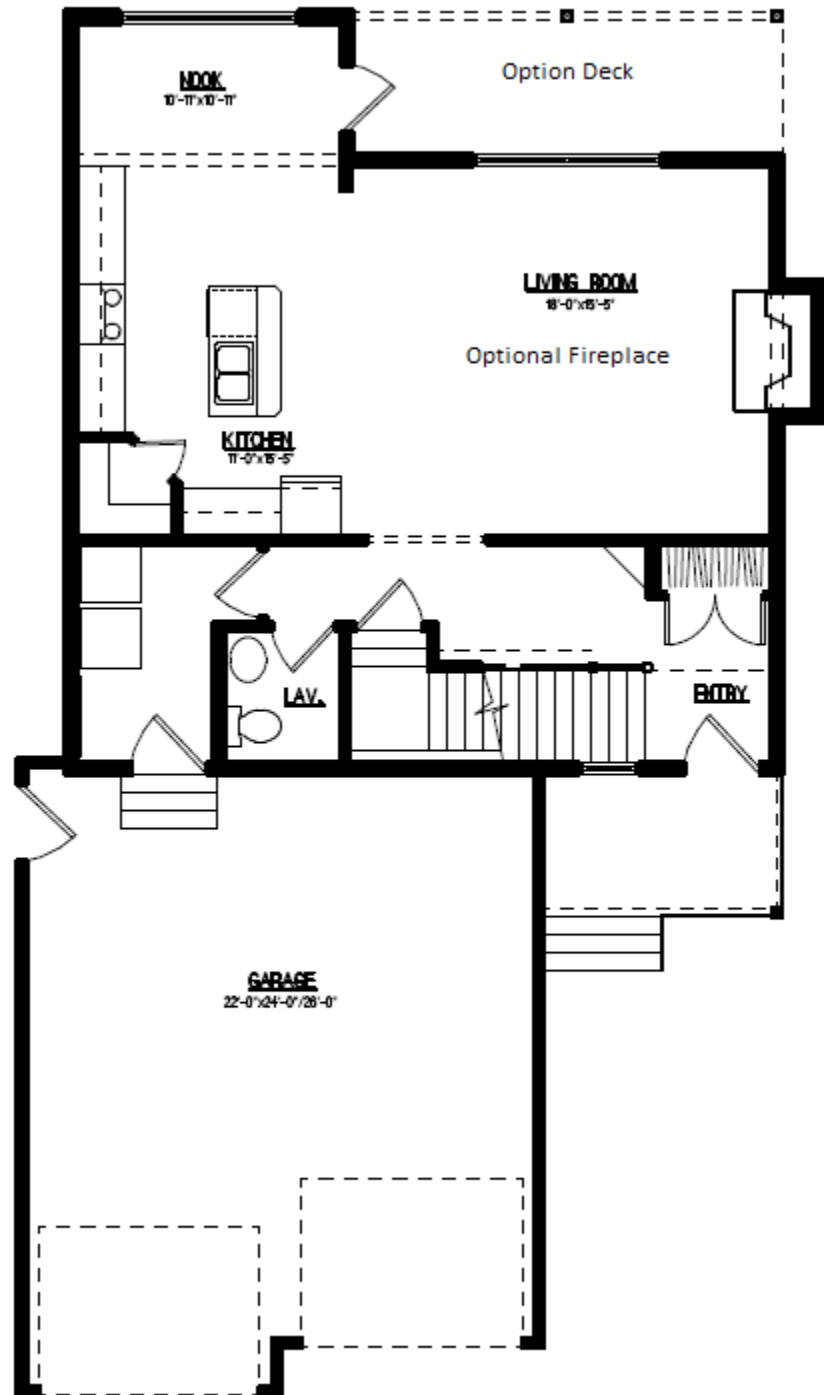

JAYLIN HOMES

Welcome to the Meadowbrooke!

- Popular 1575 sq/ft Two story home
- Open main floor plan with spacious living room
- Modern kitchen with walk in pantry and large island
- Main level laundry and ½ bath
- 3 bedroom home
- Master bedroom is fully equipped with a large walk in closet and full ensuite
- Double attached garage

The Meadowbrooke starts at \$274,900.00

Plus lot, services and taxes

JAYLIN HOMES ²⁰

FLOOR PLAN - 862 SQ. FT.

JAYLIN HOMES ⁰²