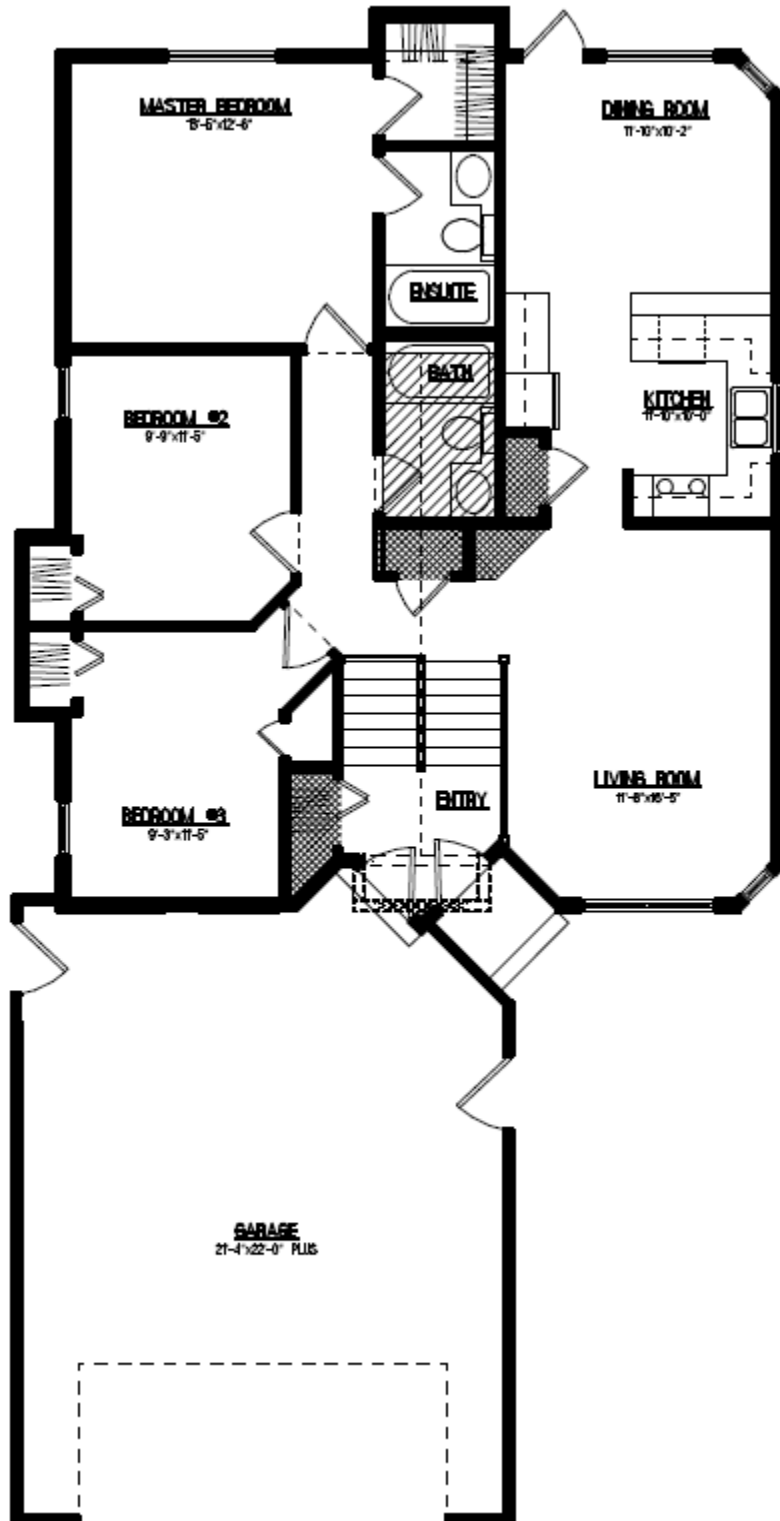

Welcome to the 306!

- Popular 1228 sq/ft bi-level home
- Open floor plan with vaulted ceilings
- Spacious living room
- Open kitchen with a peninsula and pantry
- 3 bedroom design
- 2 bathroom
- Double attached garage

Starting at \$259,000.00
Plus Lot, services and applicable taxes

JAYLIN HOMES

MAIN FLOOR PLAN - 1228 SQ. FT.