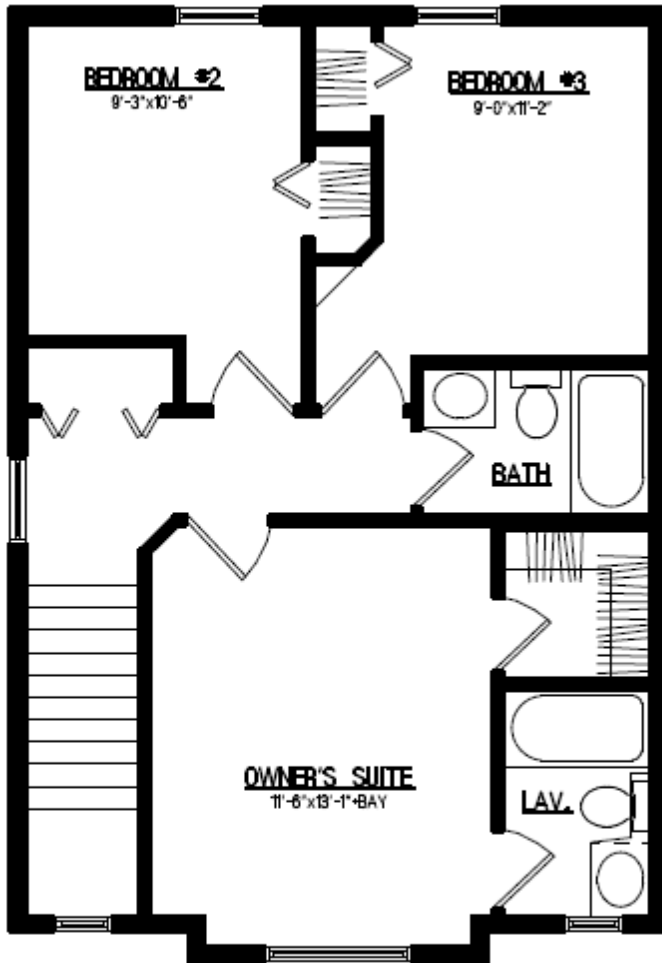

JAYLIN HOMES

Welcome to the Berkley!

- Popular 1418 sq/ft two story home
- Open floor plan
- Spacious living room
- Open kitchen with a large island and walkin pantry
- 3 bedroom design
- 2 bathroom

Starting at \$204,900.00
Plus Lot, services and applicable taxes

JAYLIN HOMES

FLOOR PLAN - UPPER FLOOR - 692 SQ.FT.
MAIN FLOOR - 726 SQ.FT.
TOTAL - 1418 SQ.FT.

JAYLIN HOMES

UPPER FLOOR PLAN - 692 SQ. FT.