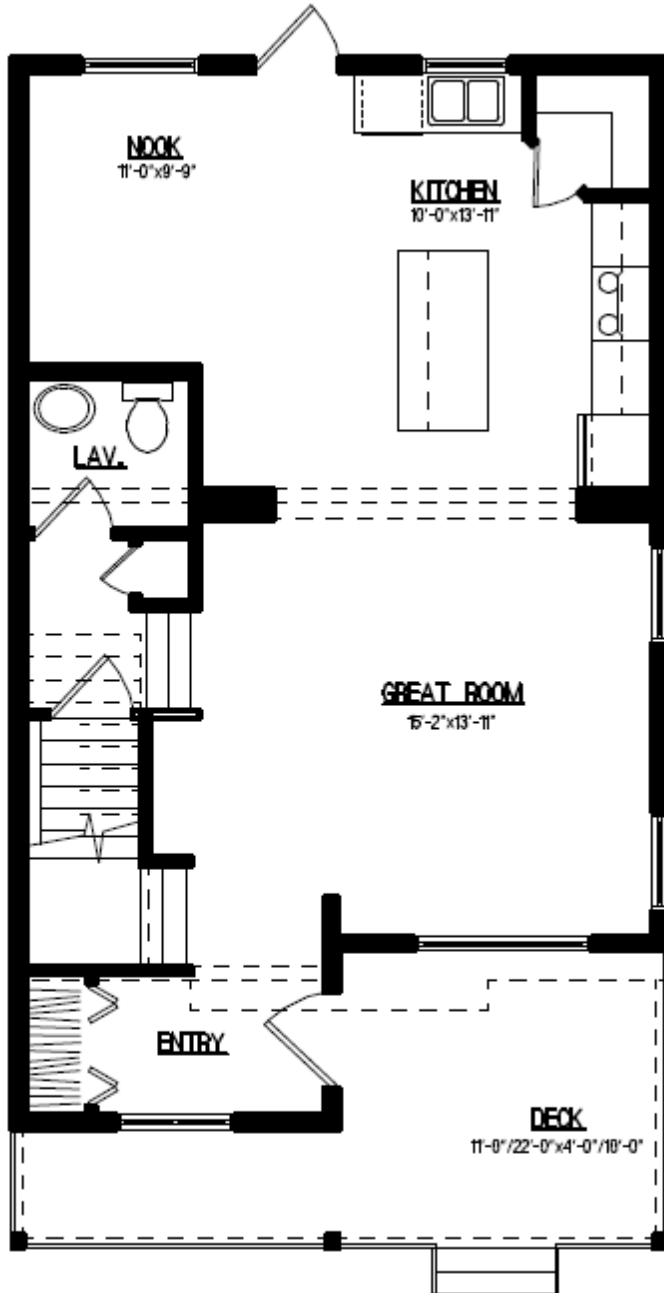

JAYLIN HOMES

Welcome to the Berkley!

- Popular 1418 sq/ft two story home
- Open floor plan
- Spacious living room
- Open kitchen with a large island and walkin pantry
- 3 bedroom design
- 2 bathroom

Starting at \$204,900.00
Plus Lot, services and applicable taxes

JAYLIN HOMES

FLOOR PLAN - UPPER FLOOR - 692 SQ.FT.
MAIN FLOOR - 726 SQ.FT.
TOTAL - 1418 SQ.FT.

JAYLIN HOMES

UPPER FLOOR PLAN - 692 SQ. FT.